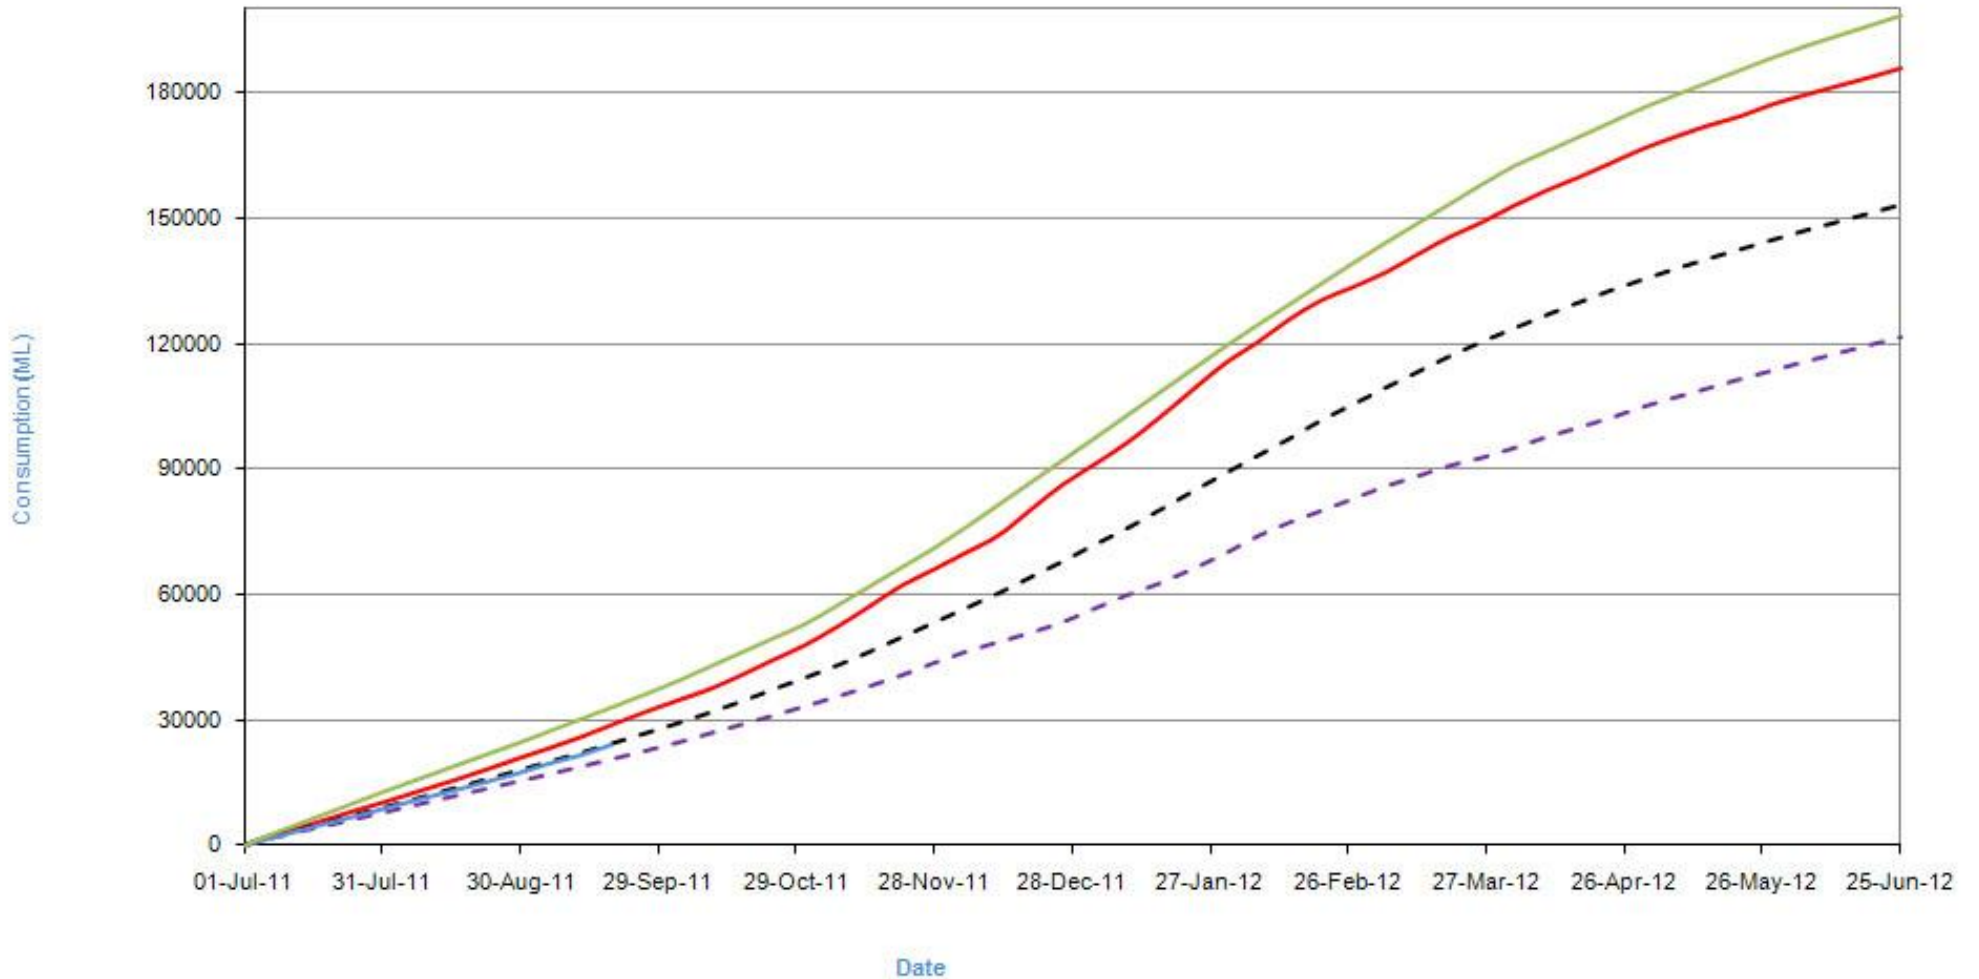

Adelaide Cumulative Consumption

- 2002-03 (population adjusted)
- Water Wise Measures
- - - 10 year average
- - - 2010-11
- - - 2011-12 YTD

Compared to our target under Water Wise Measures we are currently tracking: **BELOW TARGET**. Help keep up the good work, visit our Interactive House + Garden to calculate how to save more water inside and outside your home.