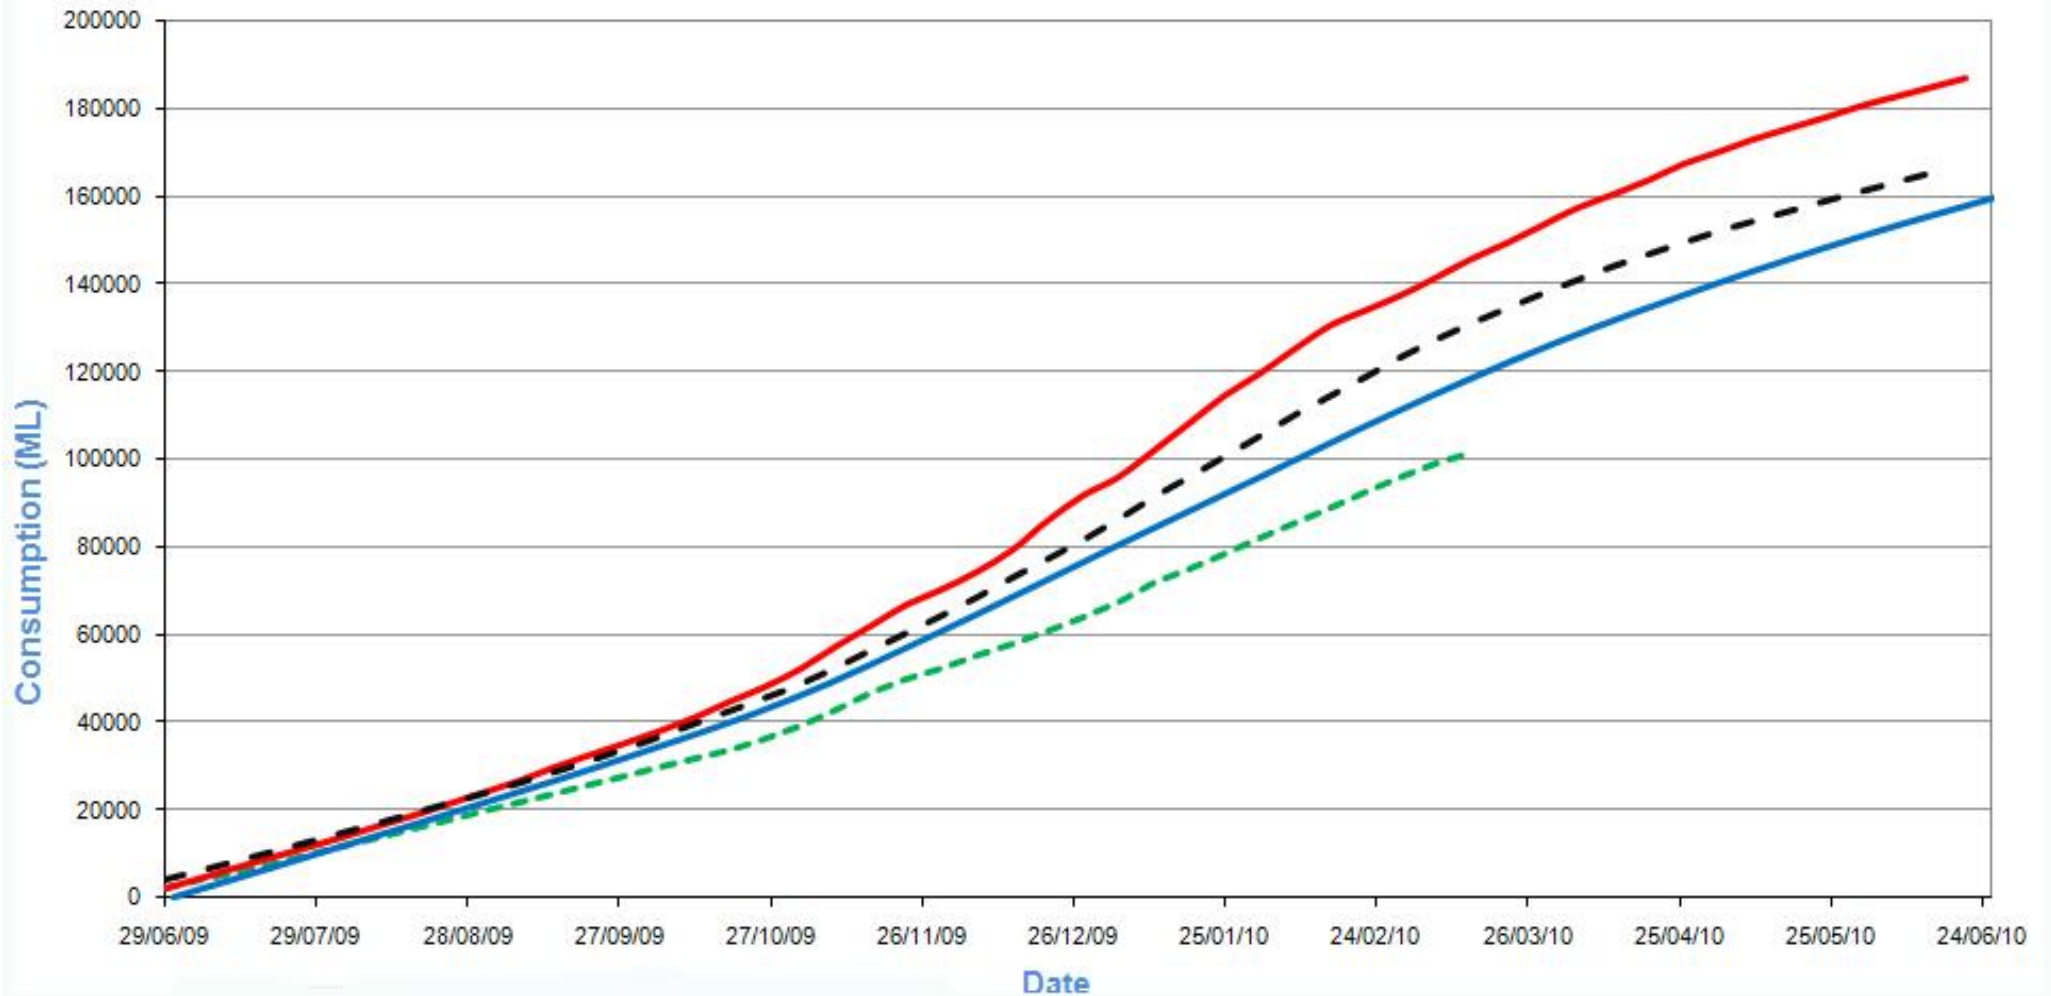

Adelaide Cumulative Consumption

How we are tracking under water restrictions

- 2002/03
- - - 10 year average
- Level 3 water restriction target
- - - 2009/10

Compared to our target under enhanced level 3 water restrictions we are currently tracking: **BELOW TARGET**

Help keep up the good work, visit our Interactive House + Garden calculate how to save more water inside and outside your home.