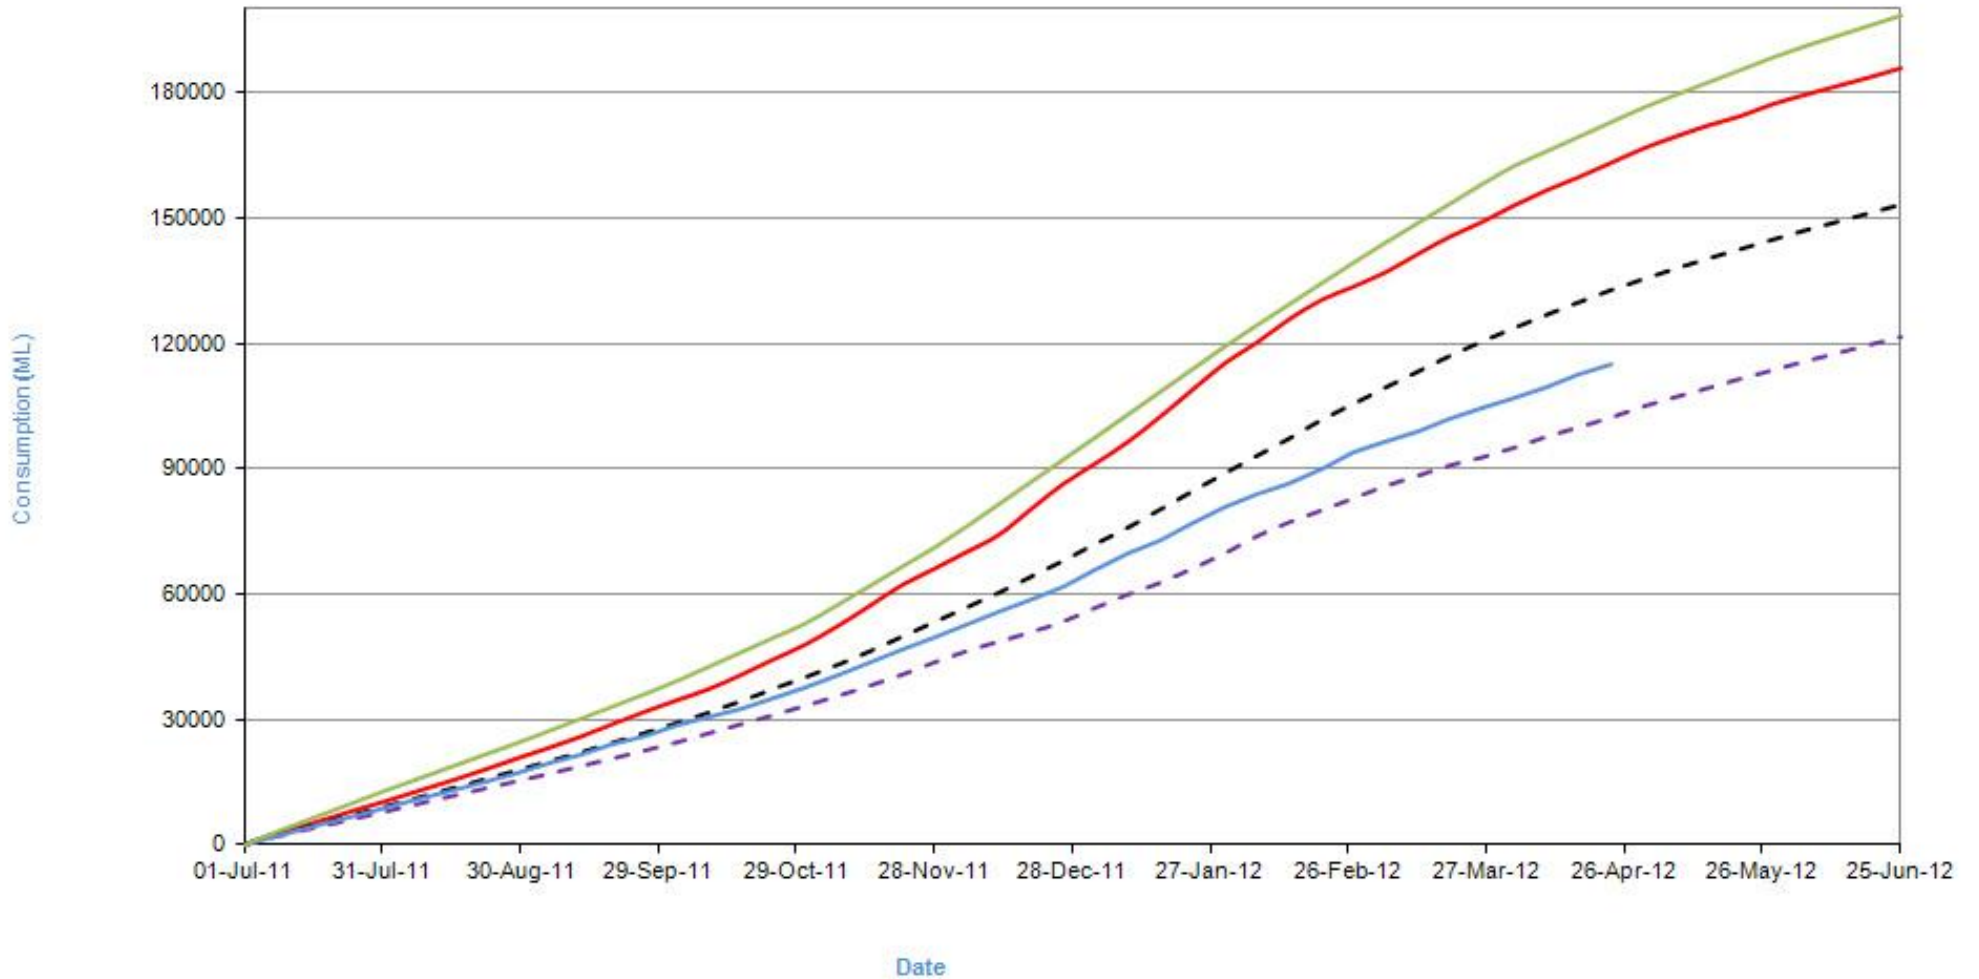

Adelaide Cumulative Consumption

- 2002-03 (population adjusted)
- Water Wise Measures
- - - 10 year average
- - - 2010-11
- - - 2011-12 YTD

Compared to our target under Water Wise Measures we are currently tracking: **BELOW TARGET**. Help keep up the good work, visit our Interactive House + Garden to calculate how to save more water inside and outside your home.