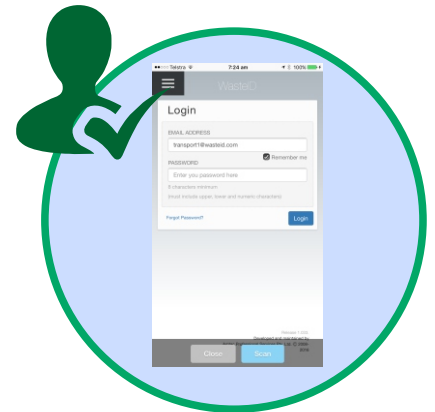

## Liquid Waste Haulers

Start Screen

Have the QR2id App  
[QR2id.com/App](http://QR2id.com/App)

Tap Open  
 Select WasteID

Individual Login  
 Email & Password

Join the truck  
 Join Vehicle Button -  
 then scan Truck Sticker

Collect the Waste  
 Collect Waste Button /  
 Scan Device Button -  
 then scan Device Tag

Offload the Waste  
 Offload Waste Button -  
 then scan Facility Plate  
 If plate not found, use  
 "Nearby" function  
 to find the facility