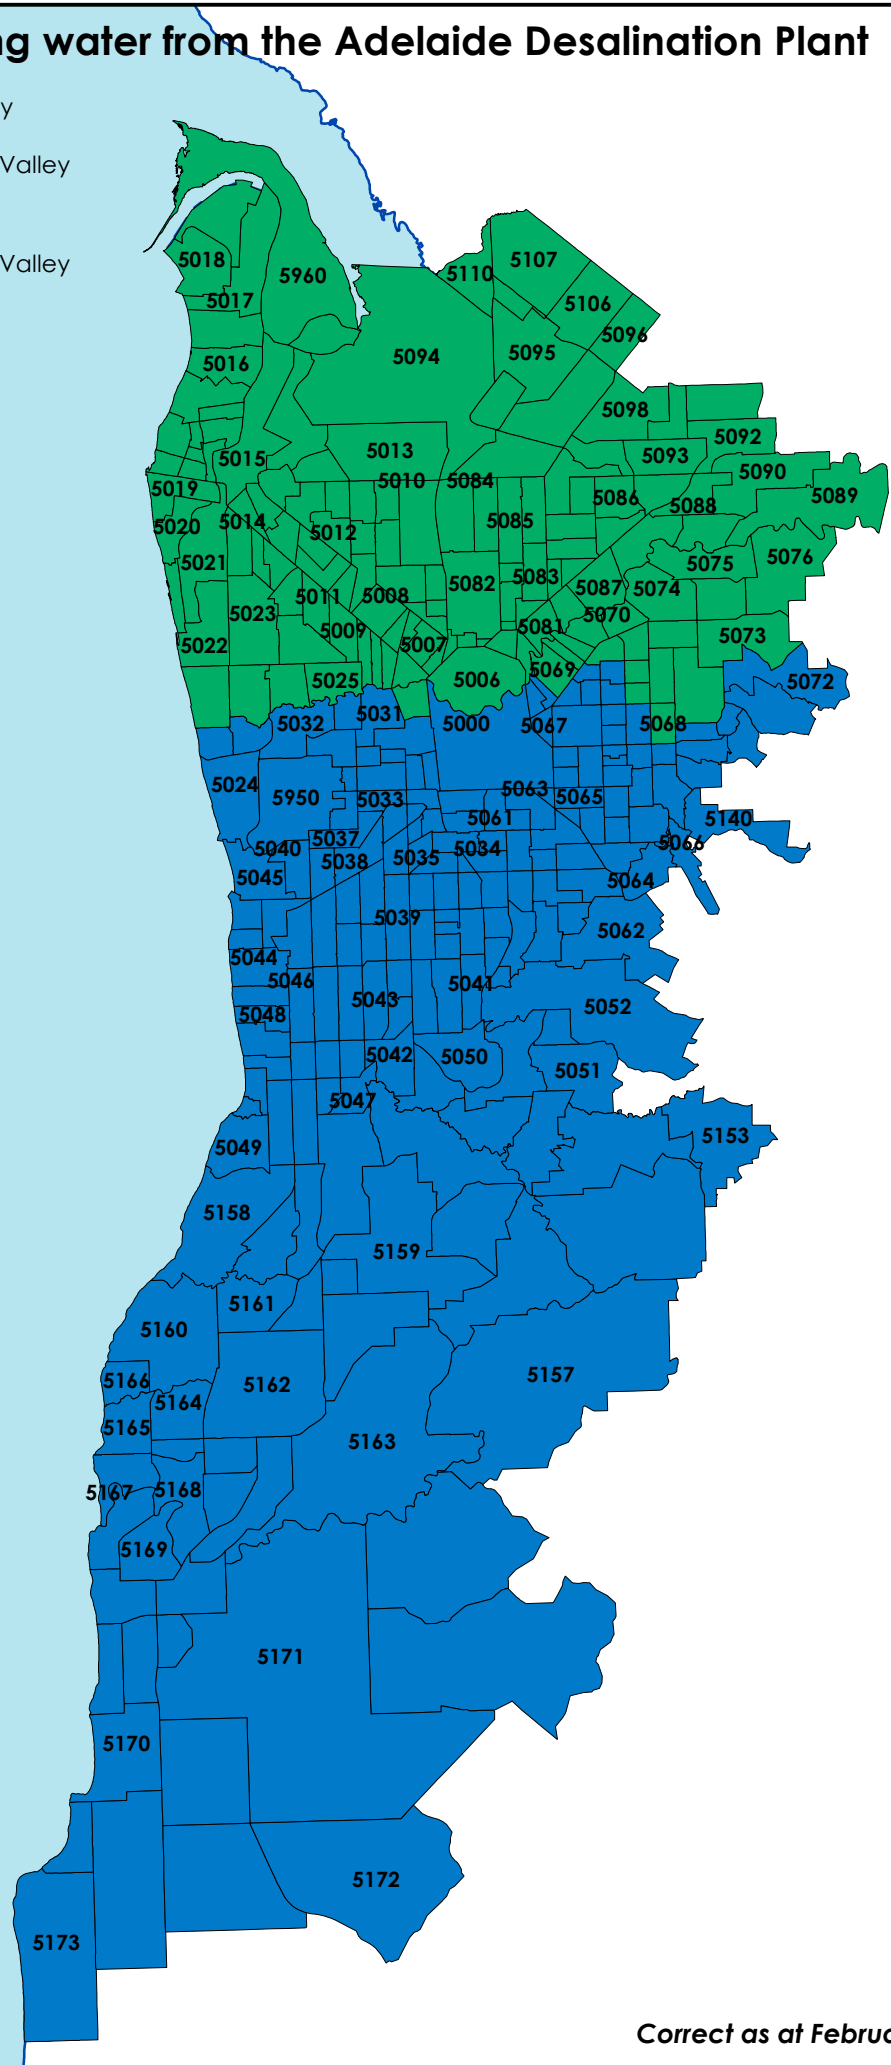

Suburbs receiving water from the Adelaide Desalination Plant

- Subject to customer demand, may receive water from the Adelaide Desalination Plant, via the Happy Valley Water supply network
- Receive water from the Adelaide Desalination Plant, via the Happy Valley supply network

Correct as at February 2020